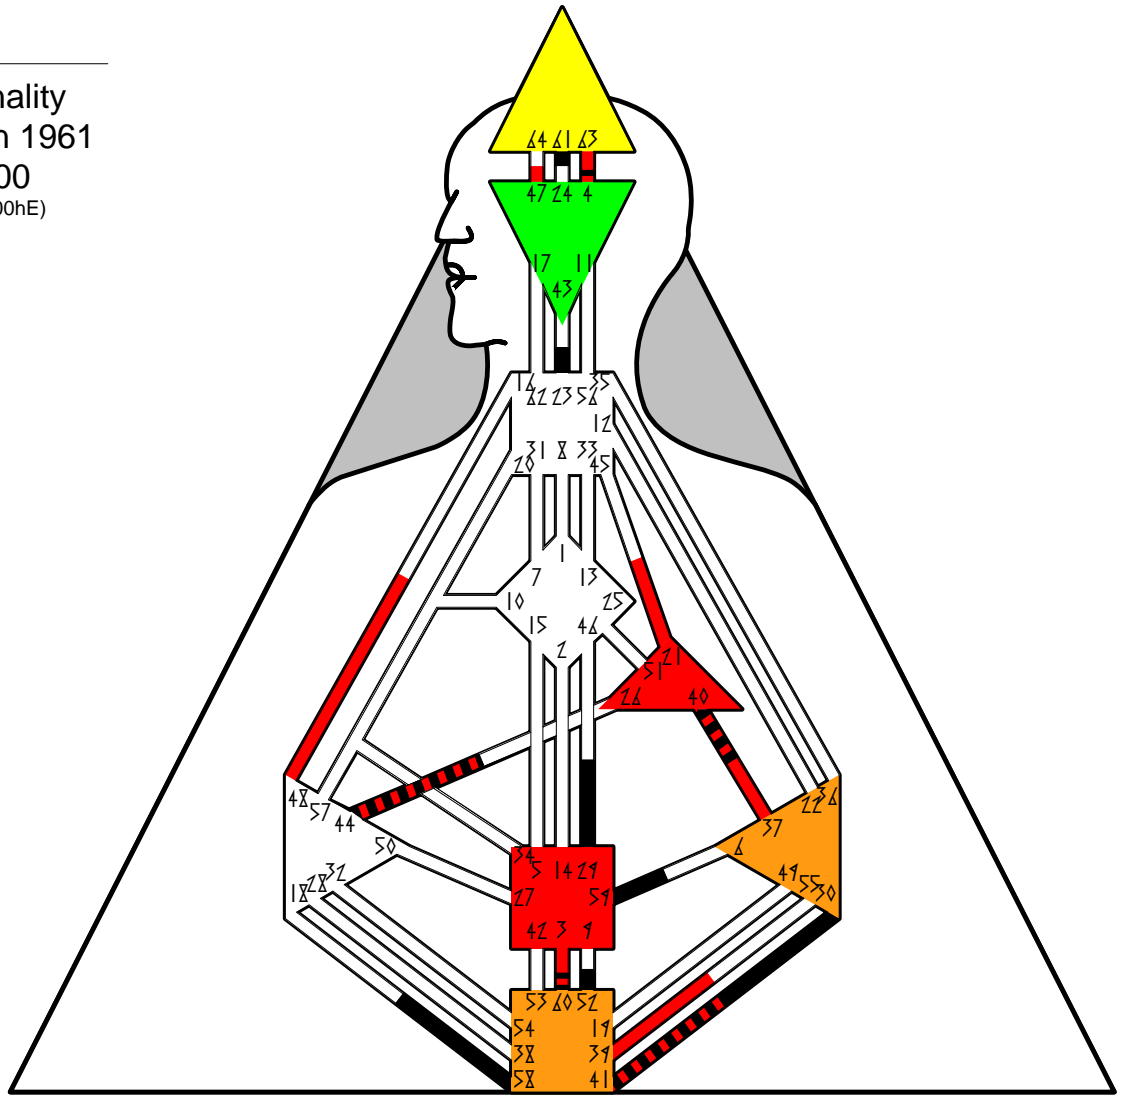

LOVE YOUR DESIGN

Kim Gould

Design **Personality**
30. Mar 1961 **30. Jun 1961**
17:49:44 **05:35:00**
 GMT (0,00hE) AEST (10,00hE)

21¹ ☉ 52⁵
 48¹ ⊕ 58⁵
 47⁴ ☾ 41⁴
 40¹ ♀ 21⁴
 37¹ ☽ 30⁴
 43³ ♀ 52¹
 3¹ ♀ 23⁴
 39⁴ ♂ 59¹
 41¹ ♃ 41⁴
 40³ ☿ 40²
 4⁴ ☿ 4⁵
 44⁴ ♀ 44²
 40¹ ☾ 40¹

OVERVIEW DATA

Design				Personality									
Planet	Degrees	Zodiak	Gate %	Cusp Degrees	Zodiak	Gate %	Planet	Degrees	Zodiak	Gate %	Cusp Degrees	Zodiak	Gate %
☉	09° 47' 24"	♈	21.1 31%	1. 10° 10' 36"	♈	37.5 72%	☉	07° 47' 24"	♁	52.5 18%	1. 17° 58' 14"	♈	45.2 4%
⊕	09° 47' 24"	♈	48.1 31%	2. 06° 06' 53"	♈	17.3 39%	⊕	07° 47' 24"	♁	58.5 18%	2. 21° 03' 51"	♁	62.1 34%
☾	22° 28' 38"	♈	47.6 84%	3. 05° 59' 48"	♈	27.5 26%	☾	25° 49' 00"	♁	61.6 40%	3. 27° 53' 07"	♈	29.4 61%
♀	05° 59' 31"	♈	40.1 26%	4. 08° 24' 05"	♈	16.3 83%	♀	28° 14' 54"	♈	29.4 100%	4. 02° 59' 09"	♈	46.6 5%
♁	05° 59' 31"	♈	37.1 26%	5. 10° 59' 34"	♁	39.2 59%	♁	28° 14' 54"	♈	30.4 100%	5. 02° 14' 19"	♈	28.1 25%
♂	14° 02' 35"	♈	63.3 85%	6. 11° 53' 29"	♈	33.5 55%	♂	04° 13' 31"	♁	52.1 37%	6. 26° 19' 45"	♈	14.2 95%
♁	27° 04' 34"	♈	3.1 75%	7. 10° 10' 36"	♈	40.5 72%	♀	22° 23' 56"	♈	23.4 76%	7. 17° 58' 14"	♈	26.2 4%
♂	12° 54' 32"	♁	39.4 64%	8. 06° 06' 53"	♈	18.3 39%	♂	00° 29' 09"	♈	59.1 38%	8. 21° 03' 51"	♈	61.1 34%
♃	02° 34' 07"	♈	41.1 61%	9. 05° 59' 48"	♈	28.5 26%	♃	05° 17' 51"	♈	41.4 52%	9. 27° 53' 07"	♈	30.4 61%
☿	28° 35' 04"	♈	60.3 36%	10. 08° 24' 05"	♈	9.3 83%	☿	27° 56' 47"	♈	60.2 68%	10. 02° 59' 09"	♈	25.6 5%
♁	22° 02' 07"	♈	4.4 37%	11. 10° 59' 34"	♈	38.2 59%	♁	23° 14' 27"	♈	4.5 66%	11. 02° 14' 19"	♈	27.1 25%
♁	10° 44' 23"	♈	44.4 32%	12. 11° 53' 29"	♈	19.5 55%	♁	08° 39' 25"	♈	44.2 10%	12. 26° 19' 45"	♈	8.2 95%
♁	06° 03' 52"	♈	40.1 34%				♁	06° 00' 11"	♈	40.1 27%			
♁	04° 26' 34"	♈	55.5 61%				♁	06° 30' 23"	♈	37.1 81%			